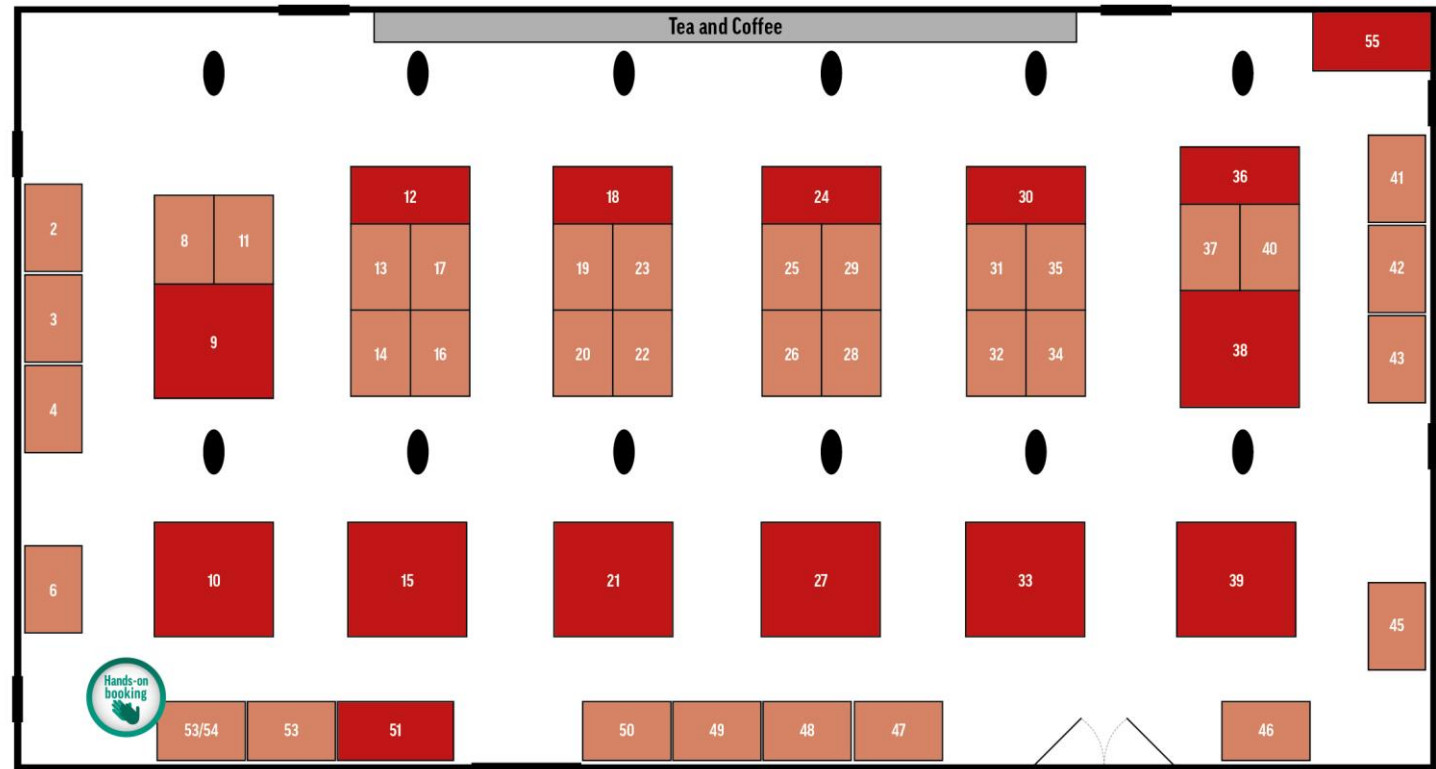

Rugby House, Twickenham
19th and 20th June

2m x 3m

2m x 4m

4m x 4m

Presented by: